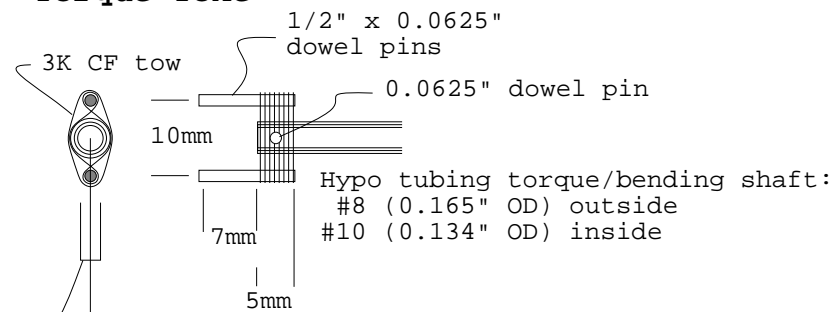

Torque Yoke

Metal hardware obtained from
www.smallparts.com

**Supra F3J/TD
Aileron RDS**

MD 12 Jul 04