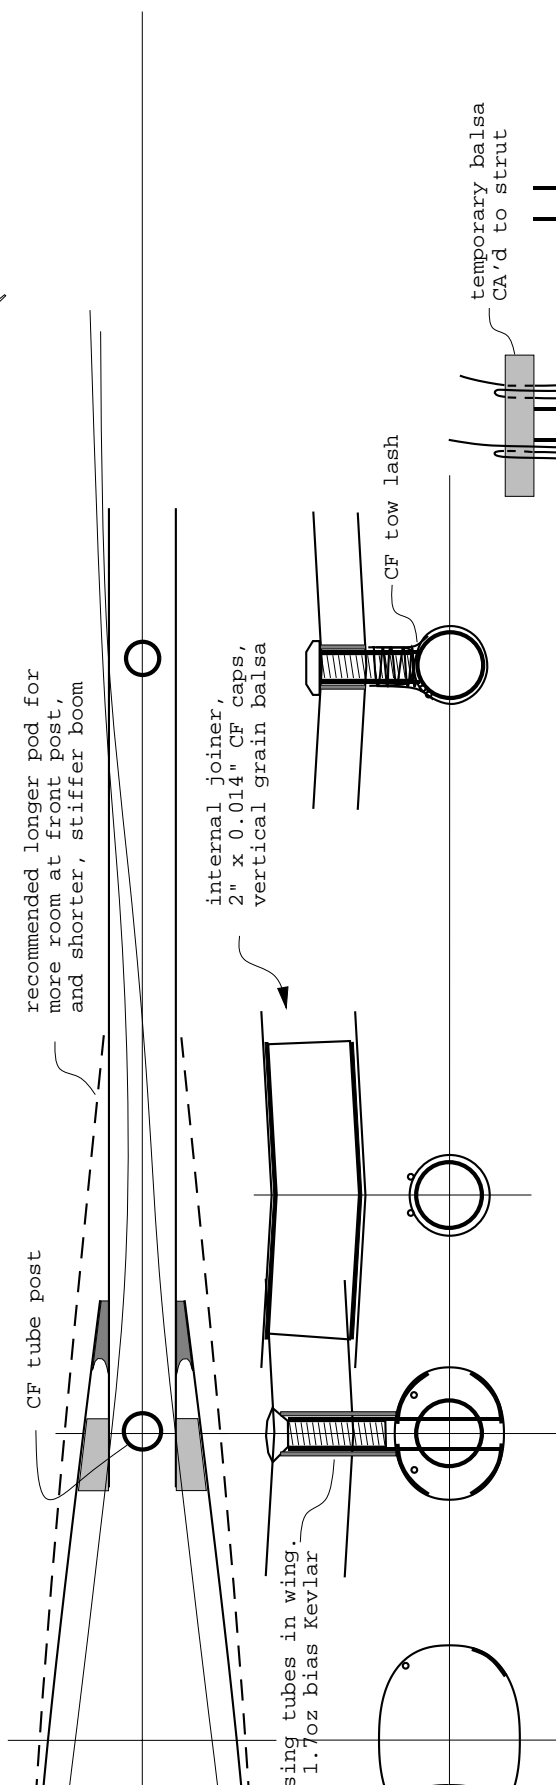

SuperGee Fuselage Pod

MD 02 May 02

Fine 1K tow p
Use many more
Keep tow tight
Wet out durin

Pod

Fine 1K tow pulled from 3oz CF cloth works best. **1.**
 Use many more tow wraps than shown in sketches.
 Keep tow tight throughout wrapping process.
 Wet out during wrapping process (not afterwards).