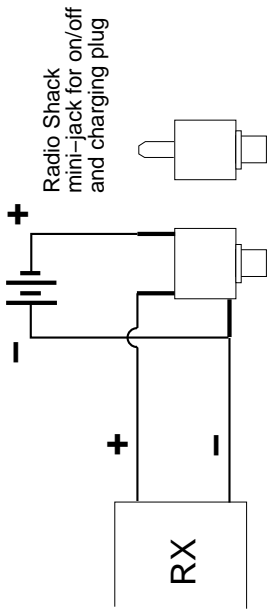

SuperGee Fuselage Pod

MD 02 May 02

Fine 1K tow p
Use many more
Keep tow tight
Wet out durin

Pod

Fine 1K tow pulled from 3oz CF cloth works best. **1.**
 Use many more tow wraps than shown in sketches.
 Keep tow tight throughout wrapping process.
 Wet out during wrapping process (not afterwards).