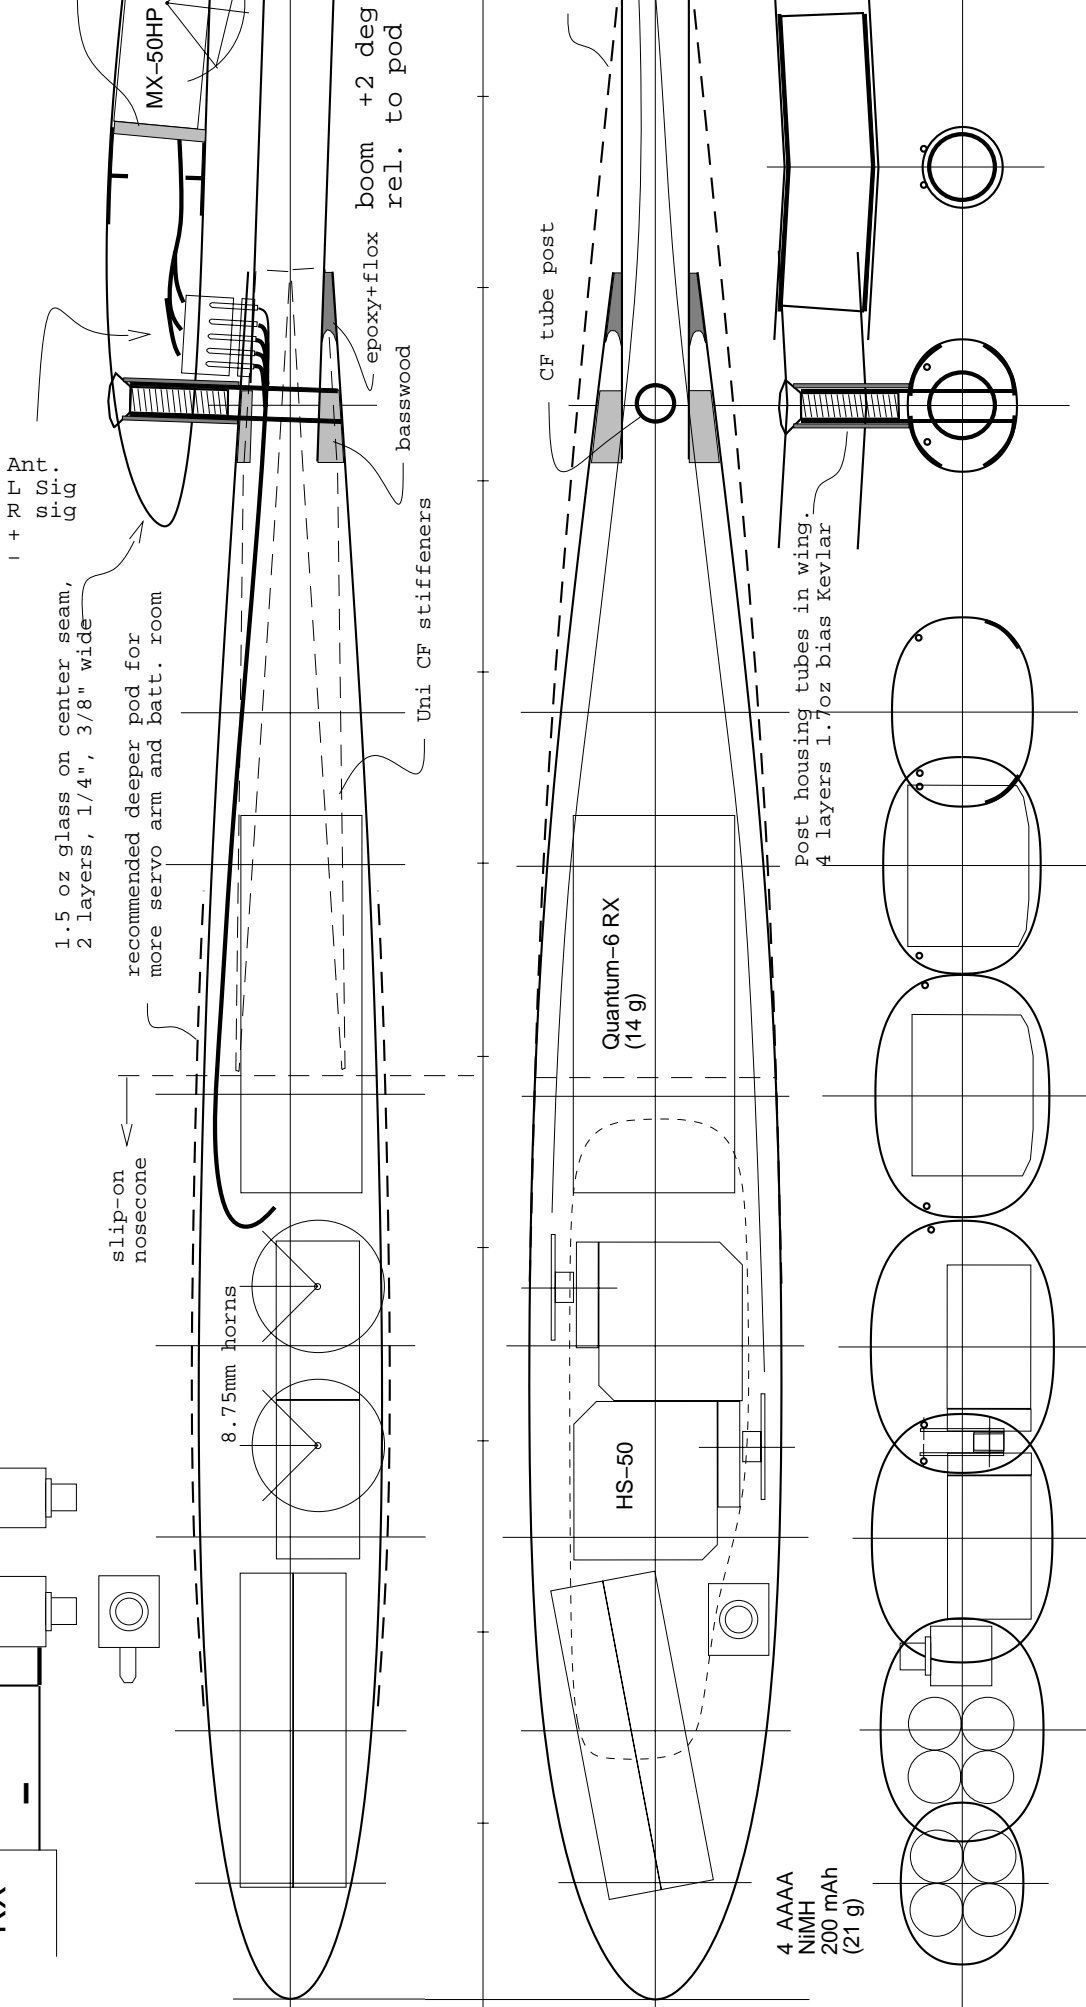

SuperGee Fuselage Pod

MD 02 May 02

Fine 1K tow p
Use many more
Keep tow tight
Wet out durin

Pod

Fine 1K tow pulled from 3oz CF cloth works best. **1.**
 Use many more tow wraps than shown in sketches.
 Keep tow tight throughout wrapping process.
 Wet out during wrapping process (not afterwards).