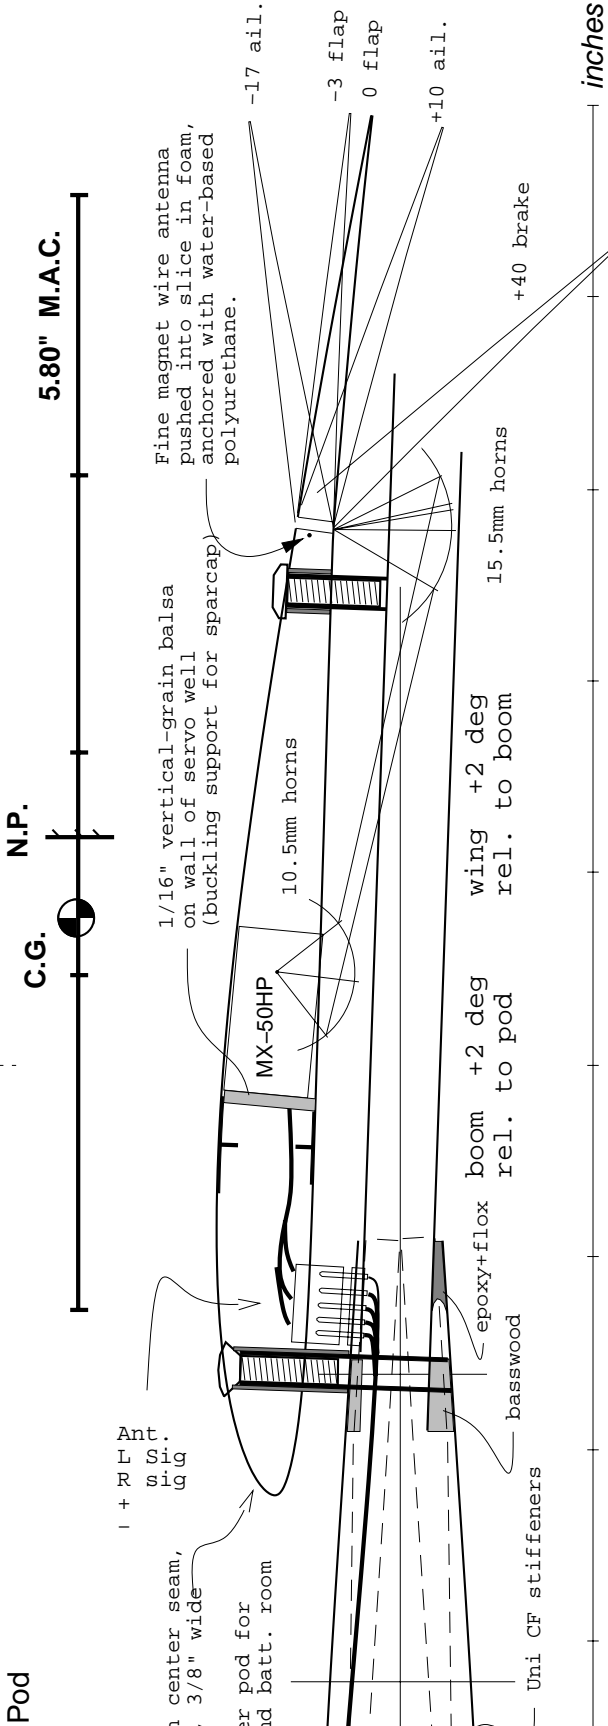

SuperGee Fuselage Pod

MD 02 May 02

Fine 1K tow p
Use many more
Keep tow tight
Wet out durin

Pod

Fine 1K tow pulled from 3oz CF cloth works best. **1.**
 Use many more tow wraps than shown in sketches.
 Keep tow tight throughout wrapping process.
 Wet out during wrapping process (not afterwards).